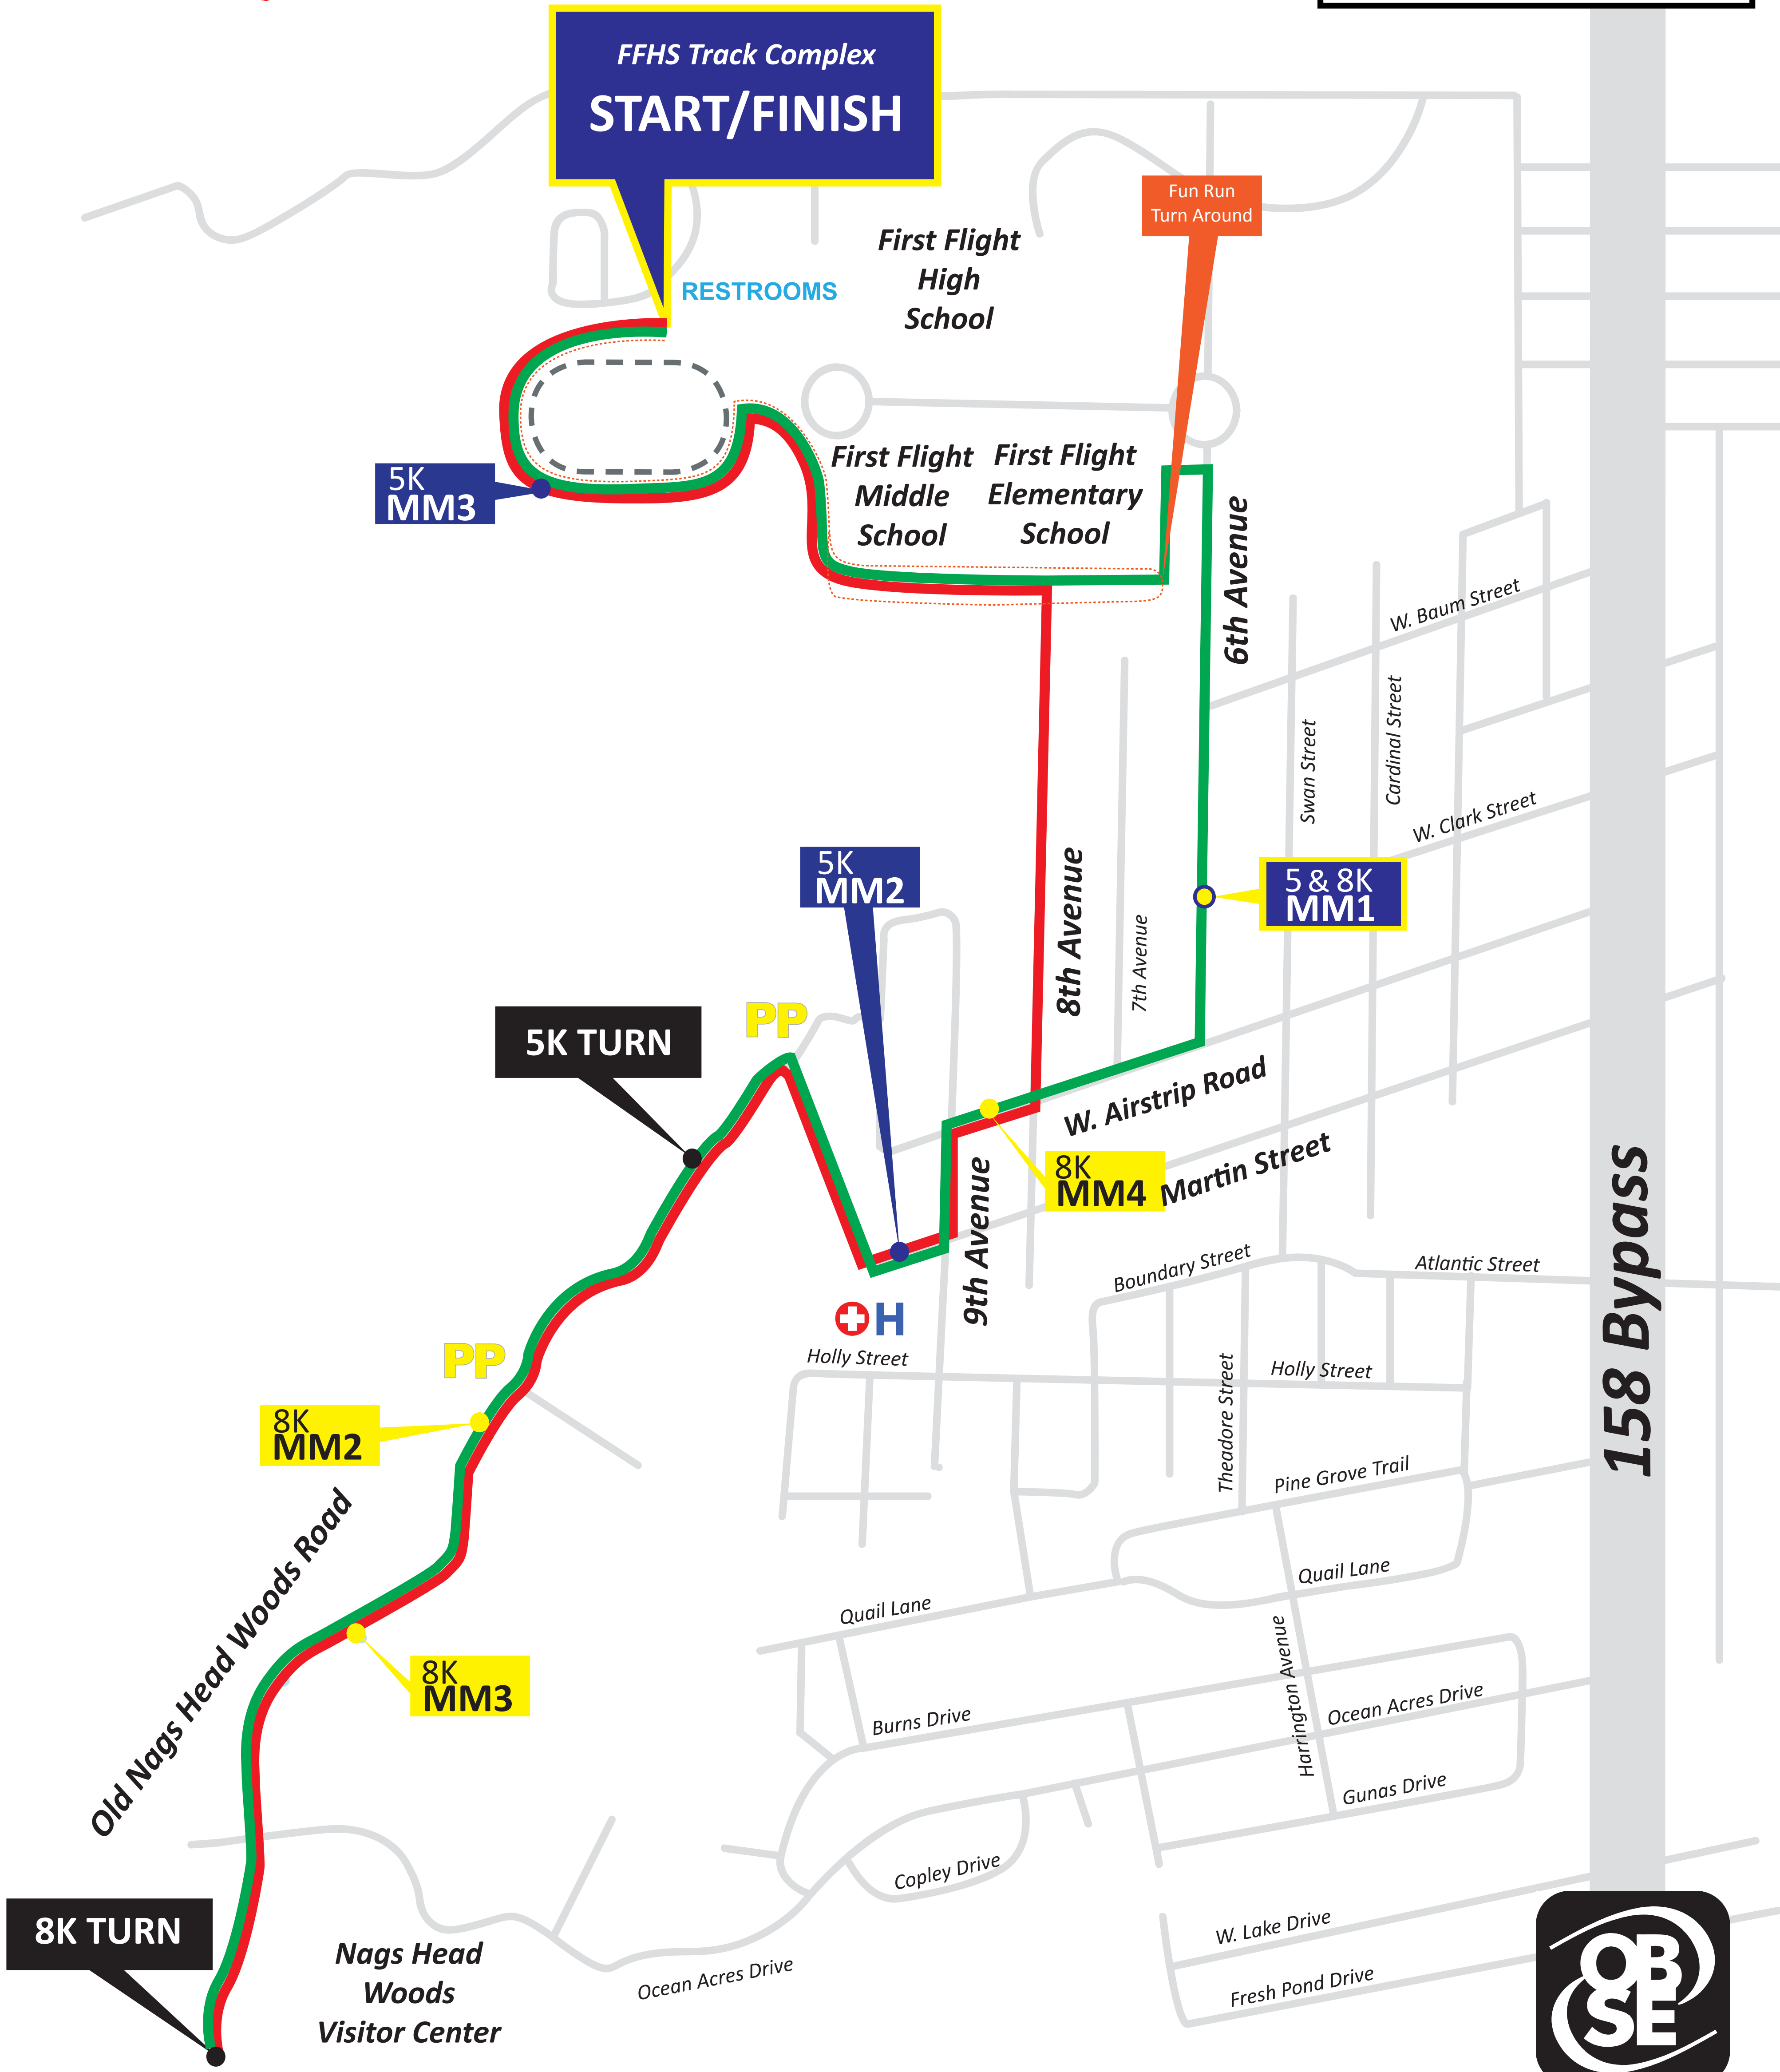

OUTER BANKS 8K

BUCCANEER 5K

MAP KEY

- MM1** (blue box) 5K Milemarkers
- MM1** (yellow box) 8K Milemarkers
- Outbound Path
- Inbound Path
- - - Fun Run Course
- PP** (yellow) Porta John
- H** (blue) Hydration Station
- +** (red) First Aid

158 Bypass

OUTER BANKS SPORTING EVENTS